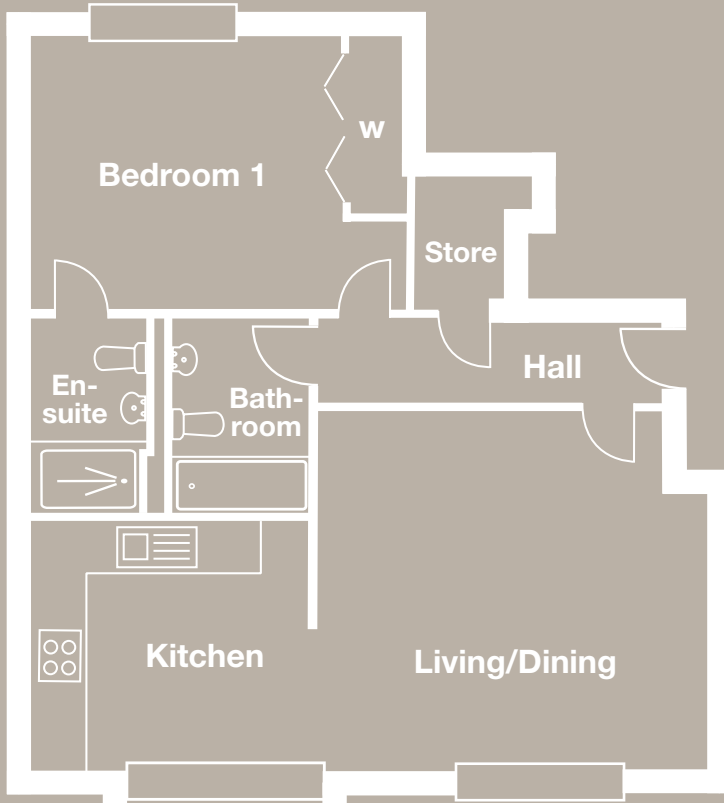

Flat Type B

Living/Dining  
4.9m x 4.3m (16' 0" x 14' 1")  
Kitchen  
3.3m x 3.0m (10' 9" x 9' 10")  
Bedroom 1  
4.5m x 3.3m (14' 9" x 10' 9")

En-suite  
1.3m x 2.4m (4' 3" x 7' 10")  
Bathroom  
1.7m x 2.4m (5' 6" x 7' 10")