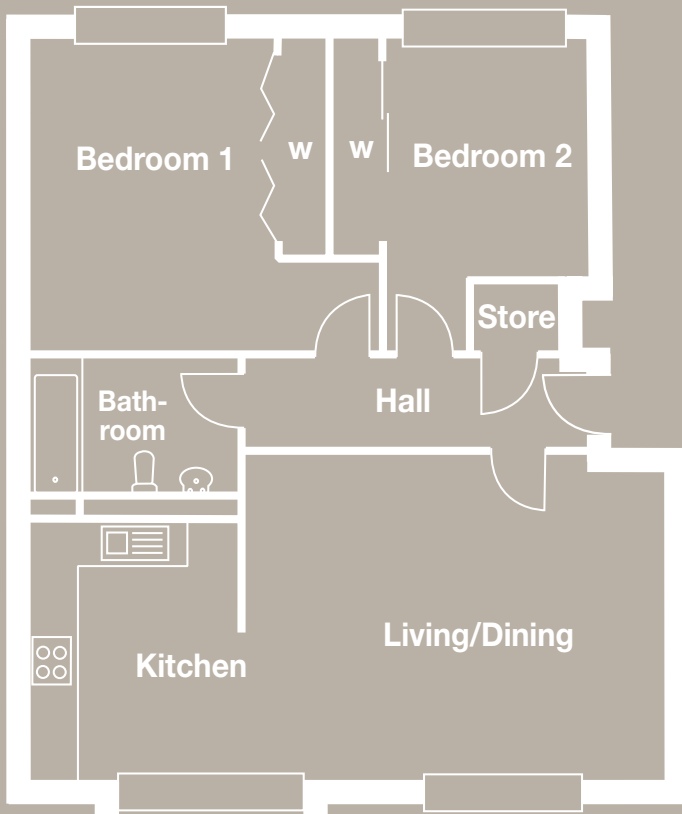

Flat Type G1 ■

Living/Dining
5.7m x 4.4m (18' 8" x 14' 5")
Kitchen
3.5m x 2.3m (11' 5" x 7' 6")
Bedroom 1
4.3m x 4.2m (14' 1" x 13' 9")

Bedroom 2
2.7m x 4.2m (8' 10" x 13' 9")
Bathroom
2.1m x 2.4m (6' 10" x 7' 10")