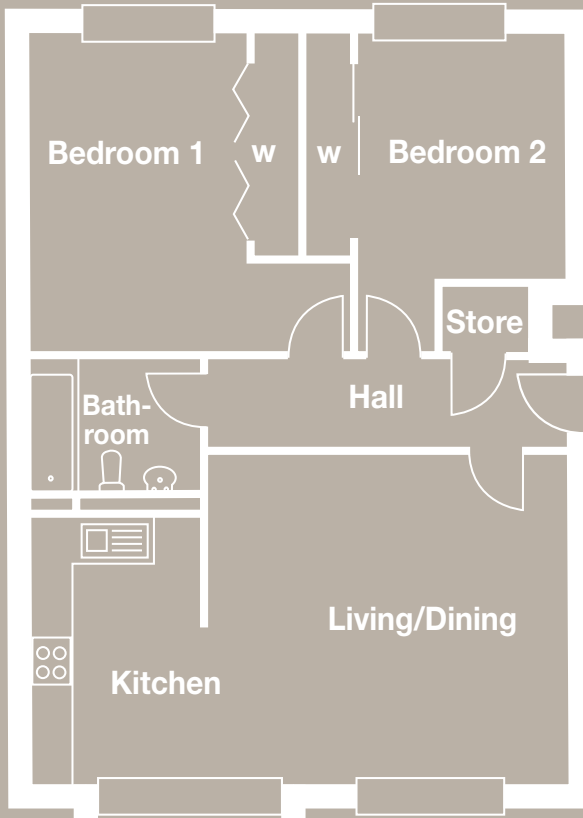

Flat Type G2 

Living/Dining
4.7m x 4.4m (15' 5" x 14' 5")
Kitchen
3.5m x 2.3m (11' 5" x 7' 6")
Bedroom 1
4.4m x 4.2m (14' 5" x 13' 9")

Bedroom 2
2.7m x 4.2m (8' 10" x 13' 9")
Bath
2.1m x 2.4m (6' 10" x 7' 10")